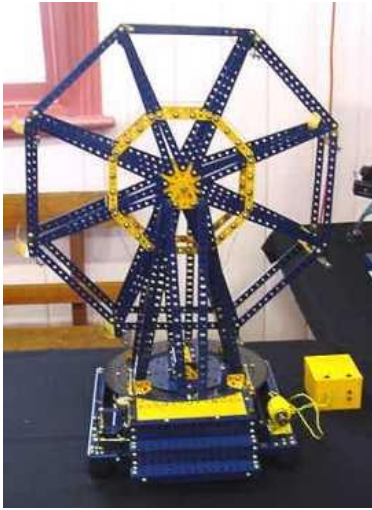

## Foresters 'Thrills and Spills' homework project

### Marvellous Models

### Due in Friday 18<sup>th</sup> May

- You need to create a fairground/theme park inspired model to showcase on Friday 18<sup>th</sup> May. You can create it any way you like, using whatever materials you have and it can be based on any ride or stall you would find at a theme park or fairground.
- It doesn't have to move; it can be a static model! But if you can get it moving, that would be fantastic!
- The models will only be in school for one day. Bring them into school on Friday 18<sup>th</sup> May. We will showcase our work Friday morning and then you can take it home that day. This is due to lack of space in our classroom and it saves your amazing models getting damaged!